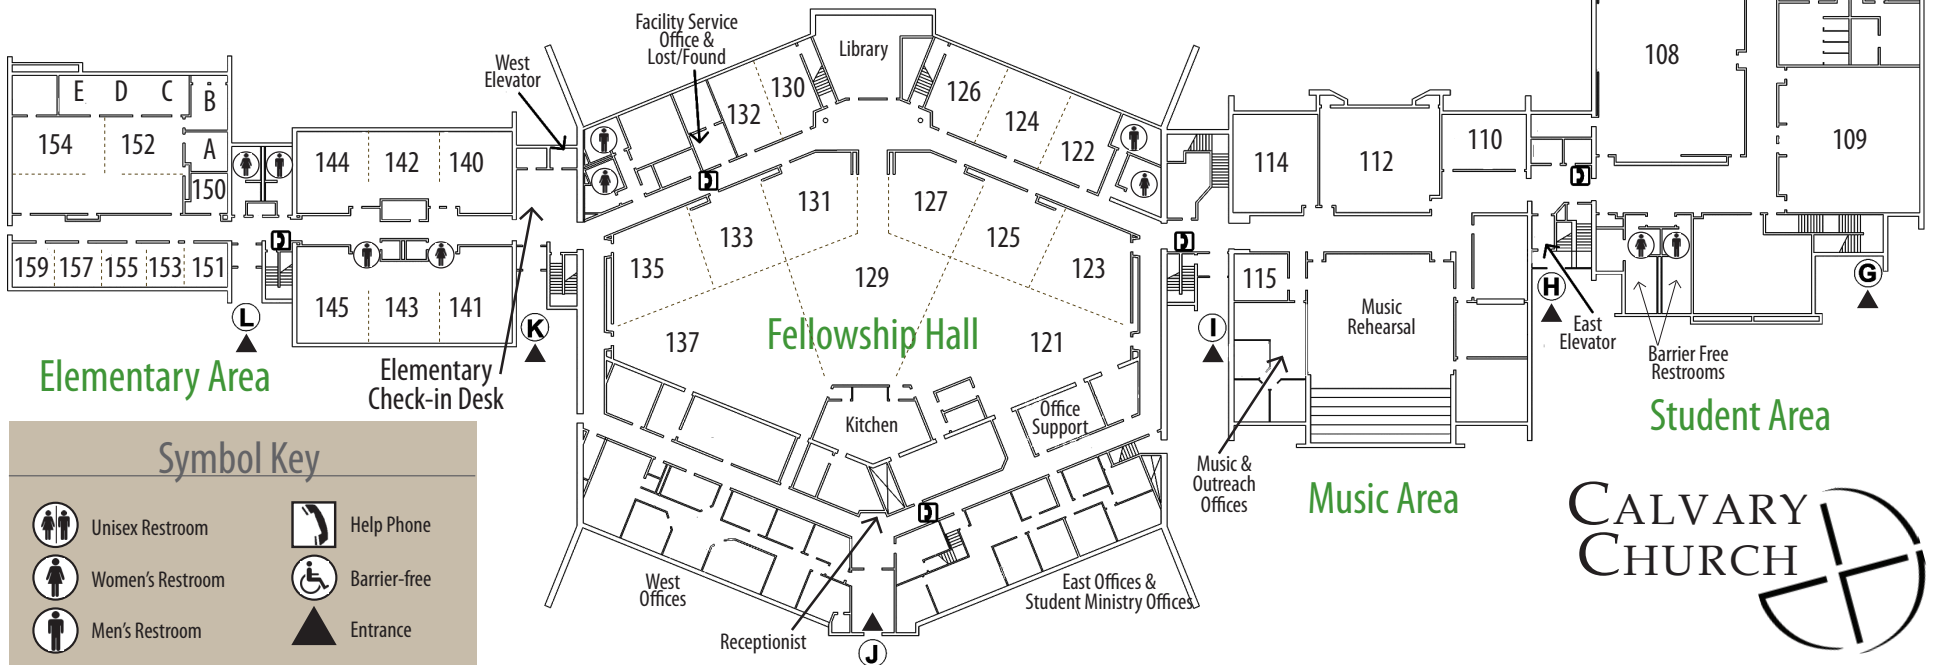

# Upper Level

## Early Childhood Area

# Lower Level

### Symbol Key

-  Unisex Restroom
-  Women's Restroom
-  Men's Restroom
-  Help Phone
-  Barrier-free
-  Entrance