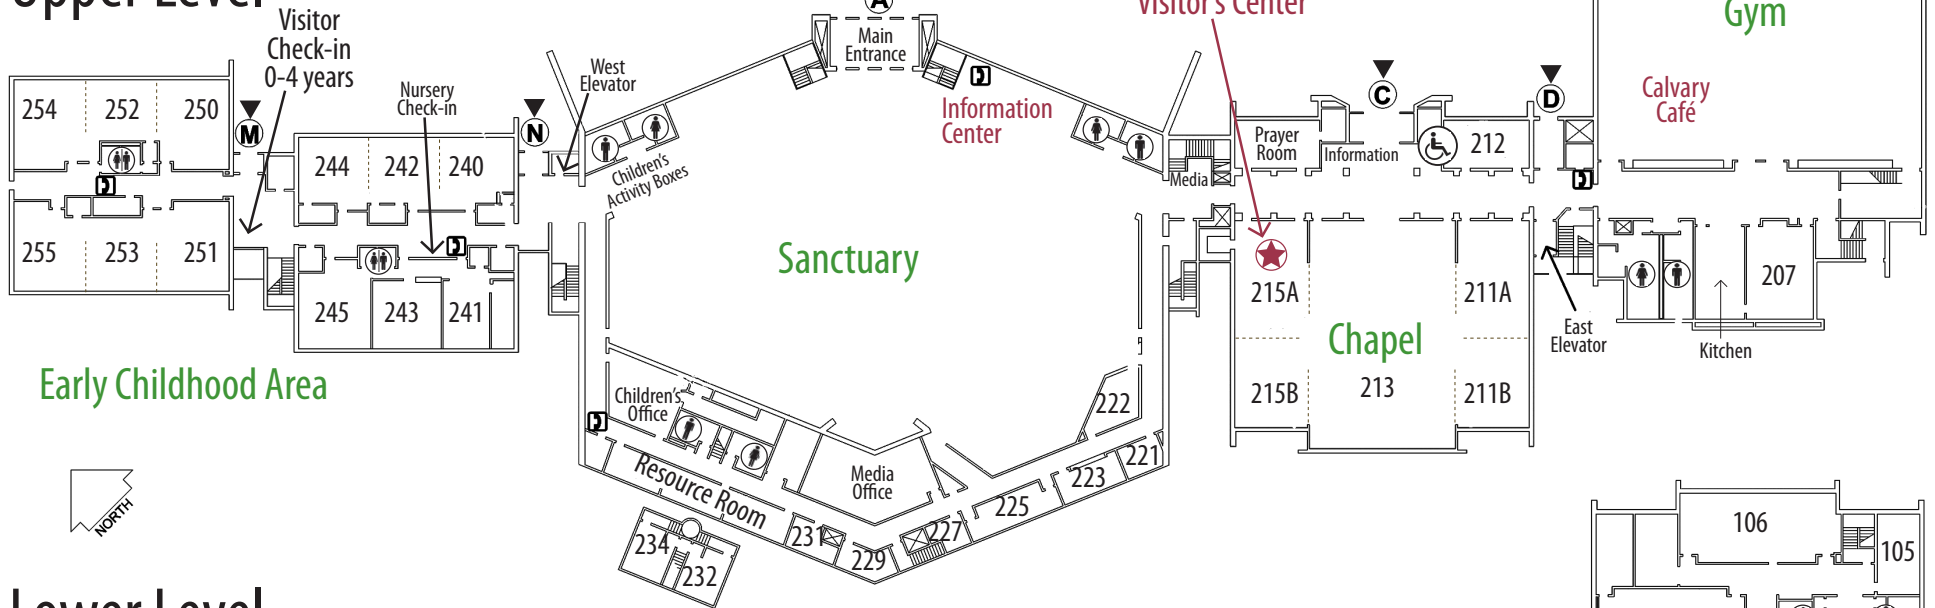

# Upper Level

## Early Childhood Area

# Lower Level

### Symbol Key

-  Unisex Restroom
-  Women's Restroom
-  Men's Restroom
-  Help Phone
-  Barrier-free
-  Entrance